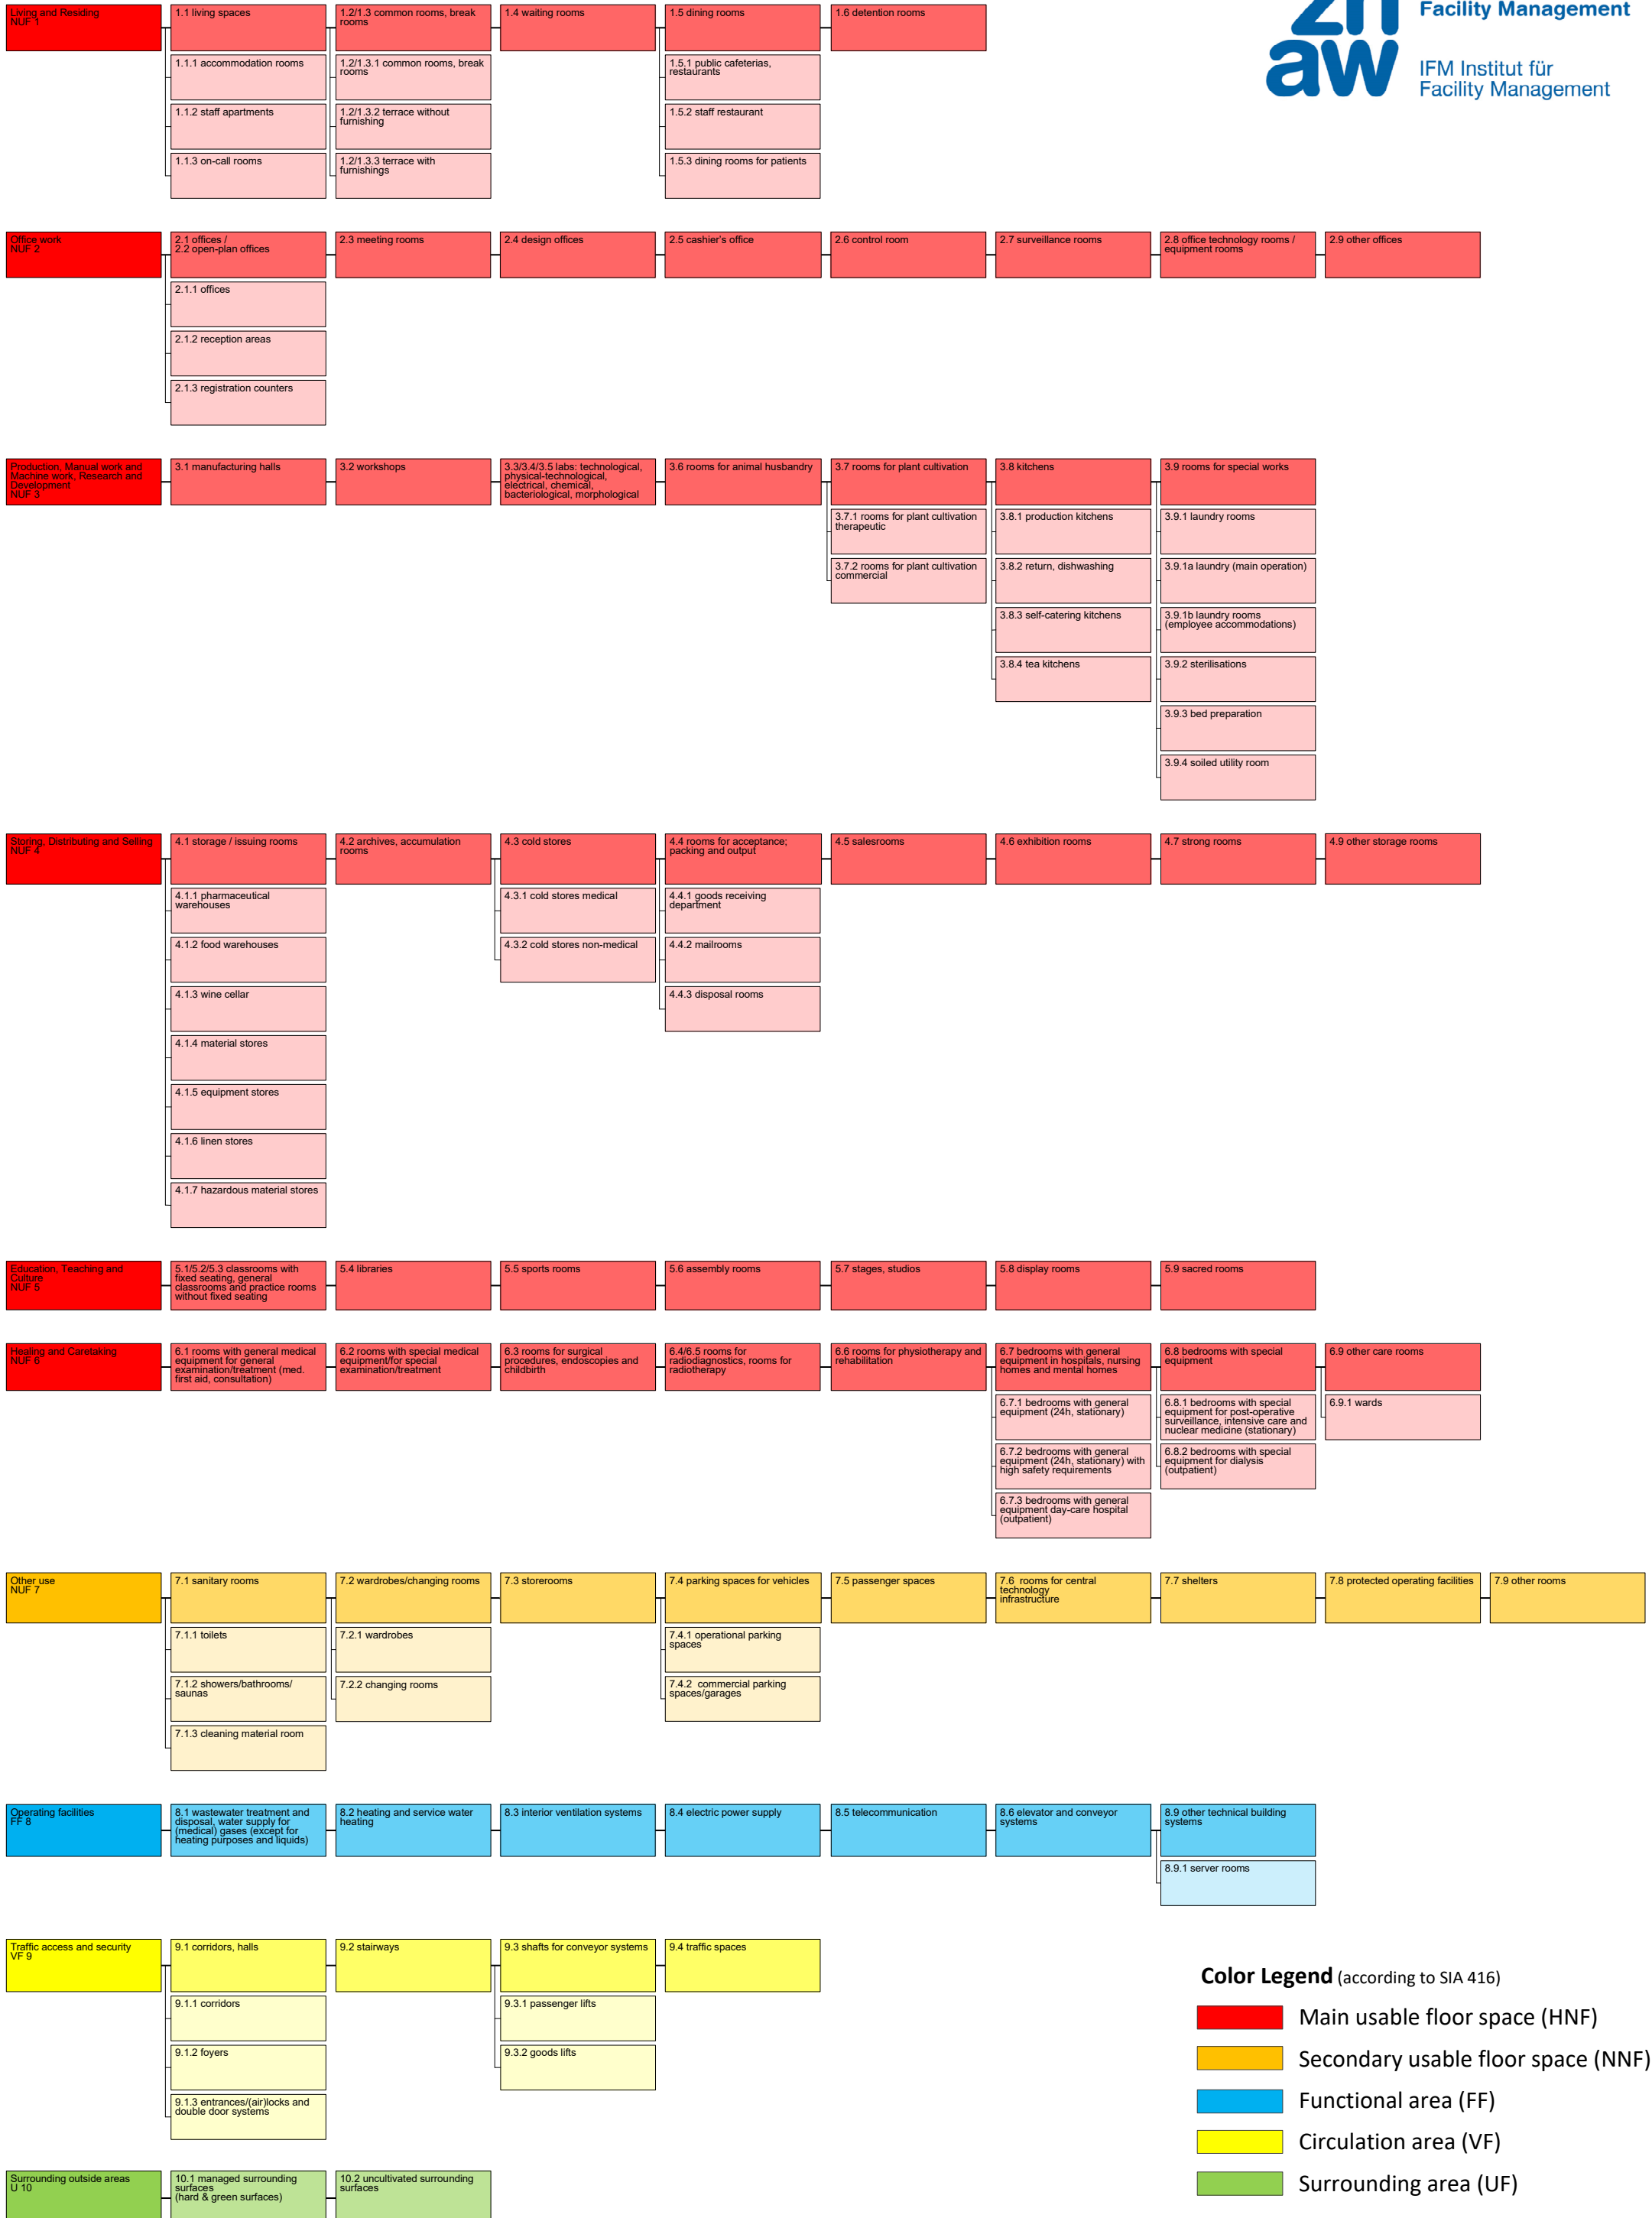

RakaS 2.0 – Illustration Room Categorization

Color Legend (according to SIA 416)

- Main usable floor space (HNF)
- Secondary usable floor space (NNF)
- Functional area (FF)
- Circulation area (VF)
- Surrounding area (UF)